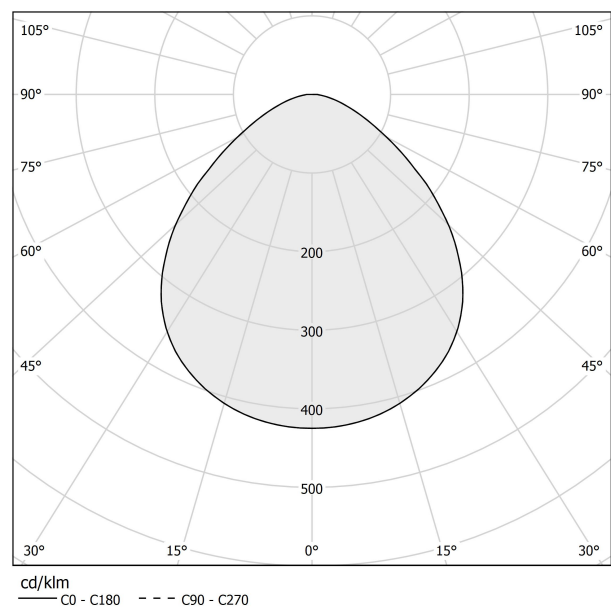

PANZERI

Bella

24V DC

M05230.011.0510

titanium

Data sheet

CODE	M05230.011.0510
SYSTEM POWER CONSUMPTION	4,5W
EFFICACY	97lm/W
LIGHT SOURCE	LED
LIGHT SOURCE LIFETIME	L80 (B10) 70.000h
COLOUR TEMPERATURE	2700K Ra>90
LIGHT DISTRIBUTION	diffused
POWER SUPPLY	24V DC
DRIVER	remote not included
NOMINAL LUMINOUS FLUX	460lm
LUMEN OUTPUT	388lm
EFFICIENCY	84.3%
WEIGHT	0,22 Kg
PROTECTION DEGREE	IP40
COLOUR TOLLERANCES	SDCM 3
PACKING DIMENSIONS (CM)	13,0 x 24,0 x 12,0

Technical drawing

Polar diagram

PANZERI

Bella

Accessories / structure

YPL05207.015

Ivory pleated fabric lampshade, simple snap installation.