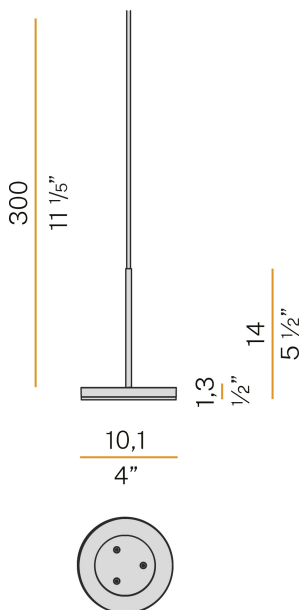

PANZERI

Bella

24V DC

M05230.011.0510

titanium

Data sheet

CODE	M05230.011.0510
SYSTEM POWER CONSUMPTION	4,5W
EFFICACY	97lm/W
LIGHT SOURCE	LED
LIGHT SOURCE LIFETIME	L80 (B10) 70.000h
COLOUR TEMPERATURE	2700K Ra>90
LIGHT DISTRIBUTION	diffused
POWER SUPPLY	24V DC
DRIVER	remote not included
NOMINAL LUMINOUS FLUX	460lm
LUMEN OUTPUT	388lm
EFFICIENCY	84.3%
WEIGHT	0,22 Kg
PROTECTION DEGREE	IP40
COLOUR TOLLERANCES	SDCM 3
PACKING DIMENSIONS (CM)	13,0 x 24,0 x 12,0

Multiple suspension lighting fixture for interiors, with direct light emission. Die-cast aluminium structure in white, black, bronze, mat brass or titanium polyacrylic paint. Modelled acrylic diffuser with mat finish. Aluminium closing disk in polyacrylic paint. Suspension kit with rod in brass tube in polyacrylic paint. 3m (118,1") long suspension and power cable in transparent PVC. Provided without power canopy, complete with cable clamp on the cable's free extremity.

Technical drawing

Polar diagram

PANZERI

Bella

Accessories / structure

YPL05207.015

Ivory pleated fabric lampshade, simple snap installation.